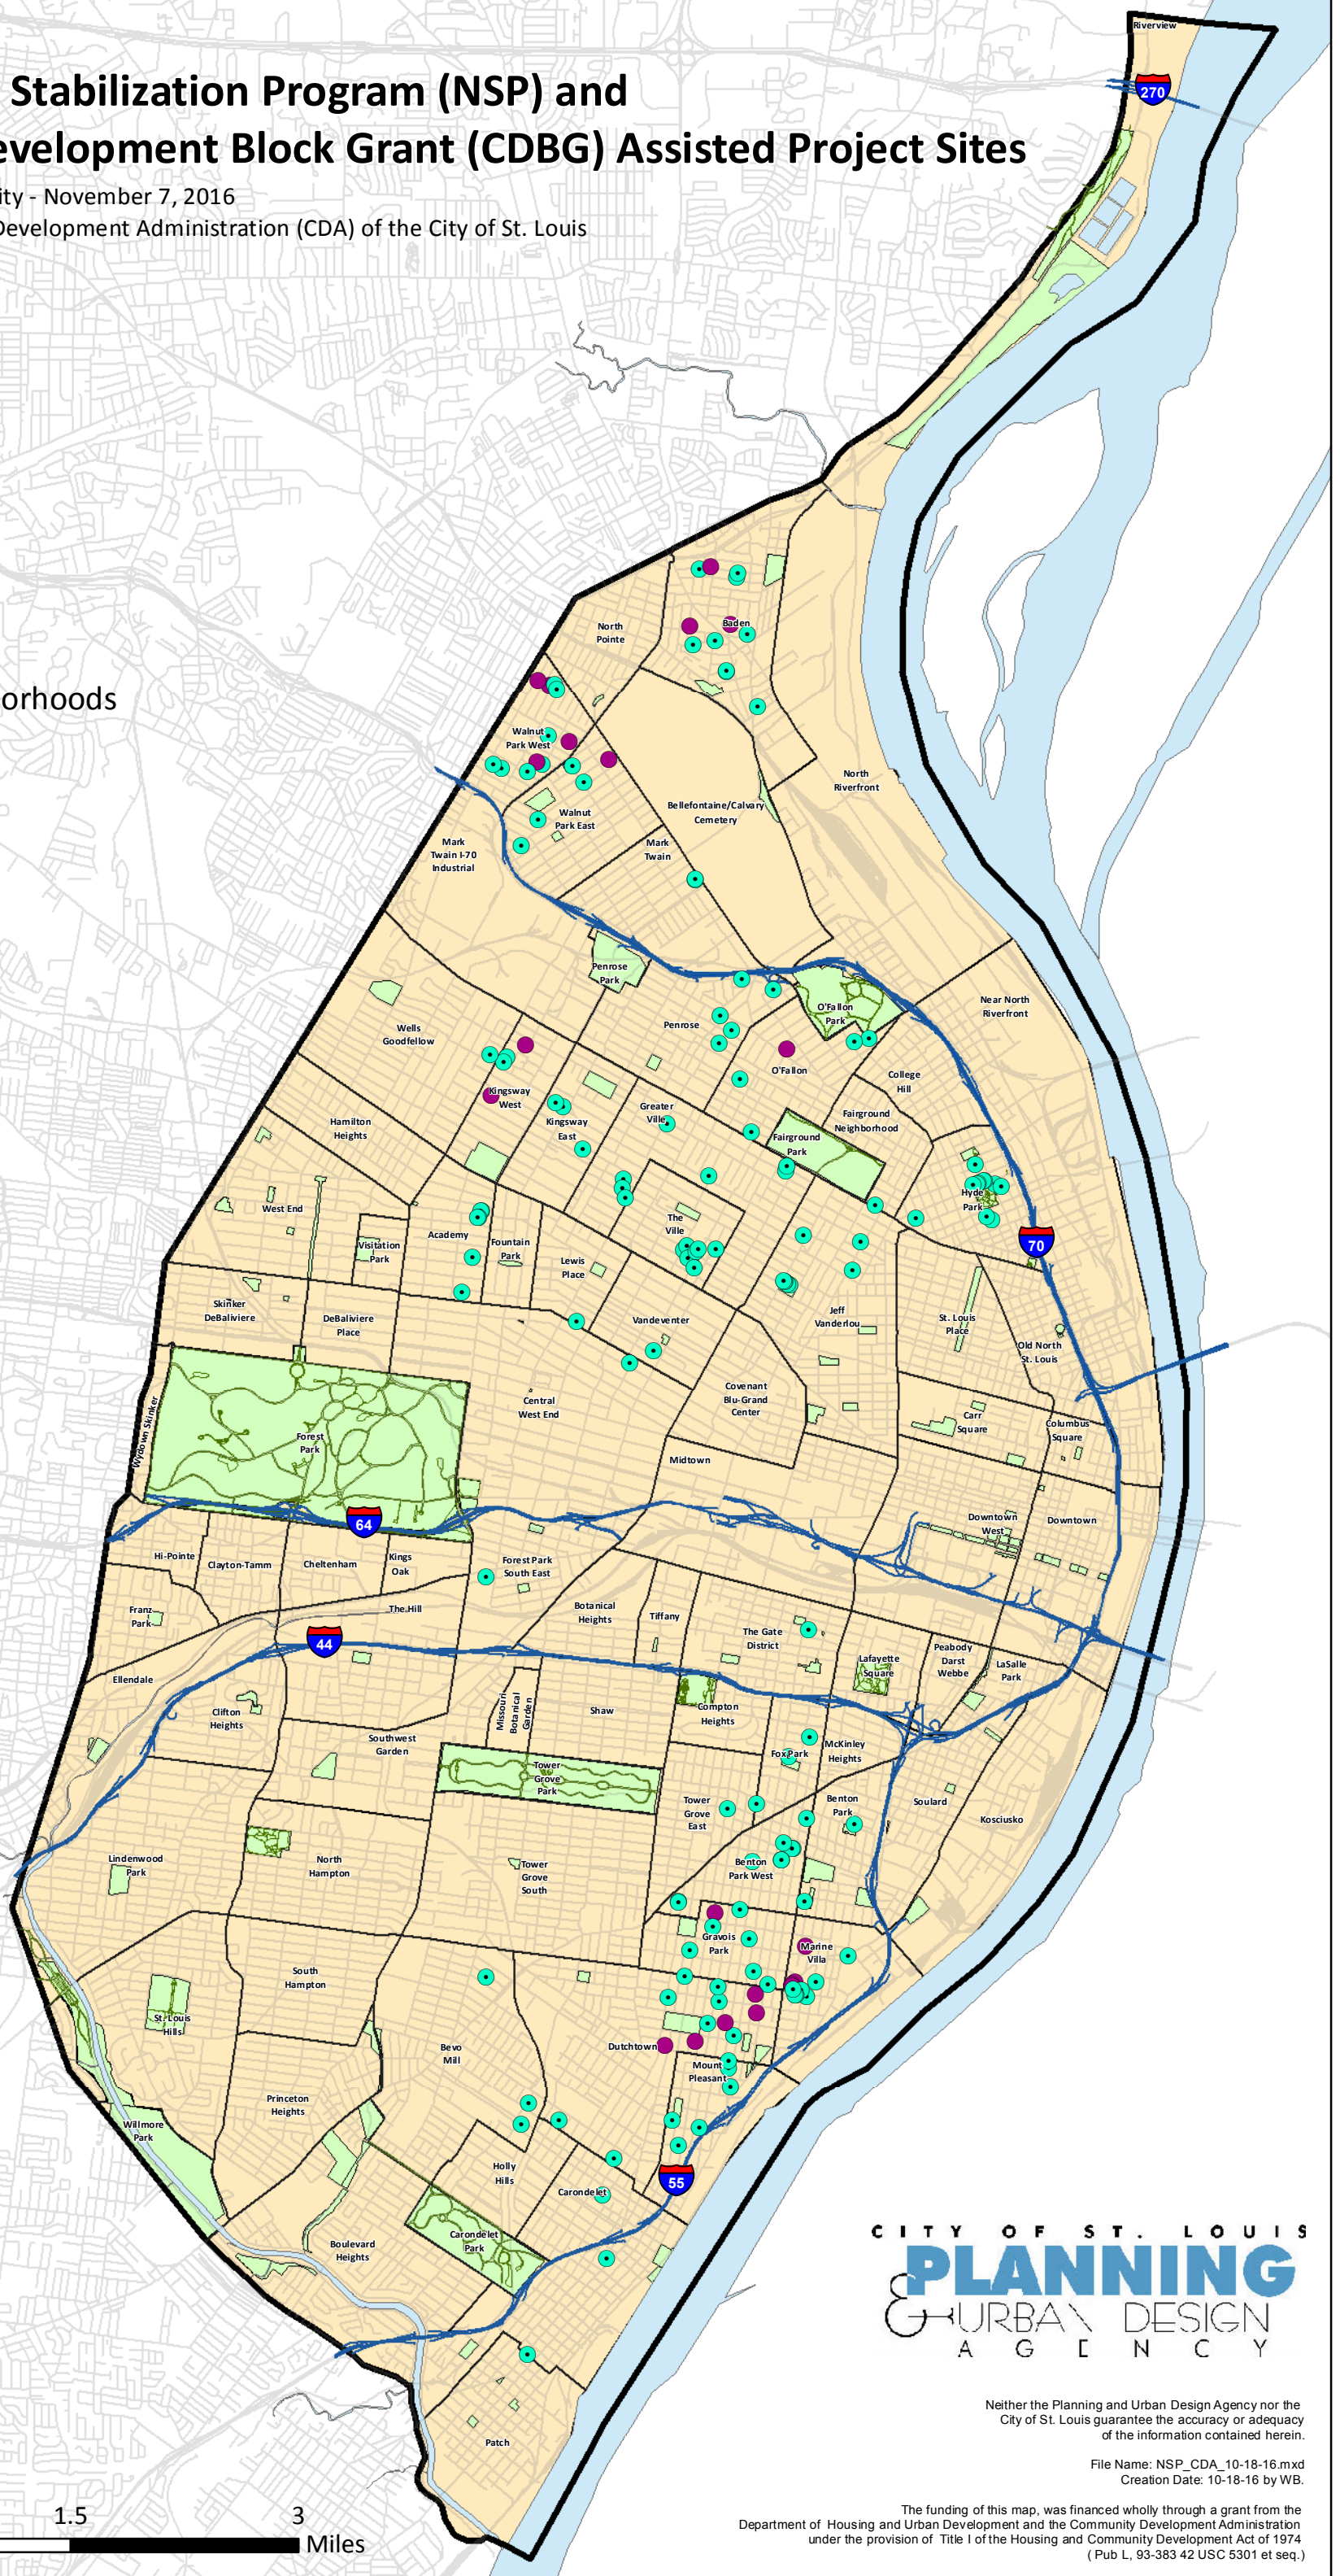

EXHIBIT A

Neighborhood Stabilization Program (NSP) and Community Development Block Grant (CDBG) Assisted Project Sites

Notice of Funding Availability - November 7, 2016

Issued by the Community Development Administration (CDA) of the City of St. Louis

Legend

Funding Source

- CDBG
- NSP
- Rivers
- Parks
- City Neighborhoods

CITY OF ST. LOUIS
PLANNING
URBAN DESIGN
AGENCY

Neither the Planning and Urban Design Agency nor the City of St. Louis guarantee the accuracy or adequacy of the information contained herein.

File Name: NSP_CDA_10-18-16.mxd
Creation Date: 10-18-16 by WB.

The funding of this map, was financed wholly through a grant from the Department of Housing and Urban Development and the Community Development Administration under the provision of Title I of the Housing and Community Development Act of 1974 (Pub L., 93-383 42 USC 5301 et seq.)