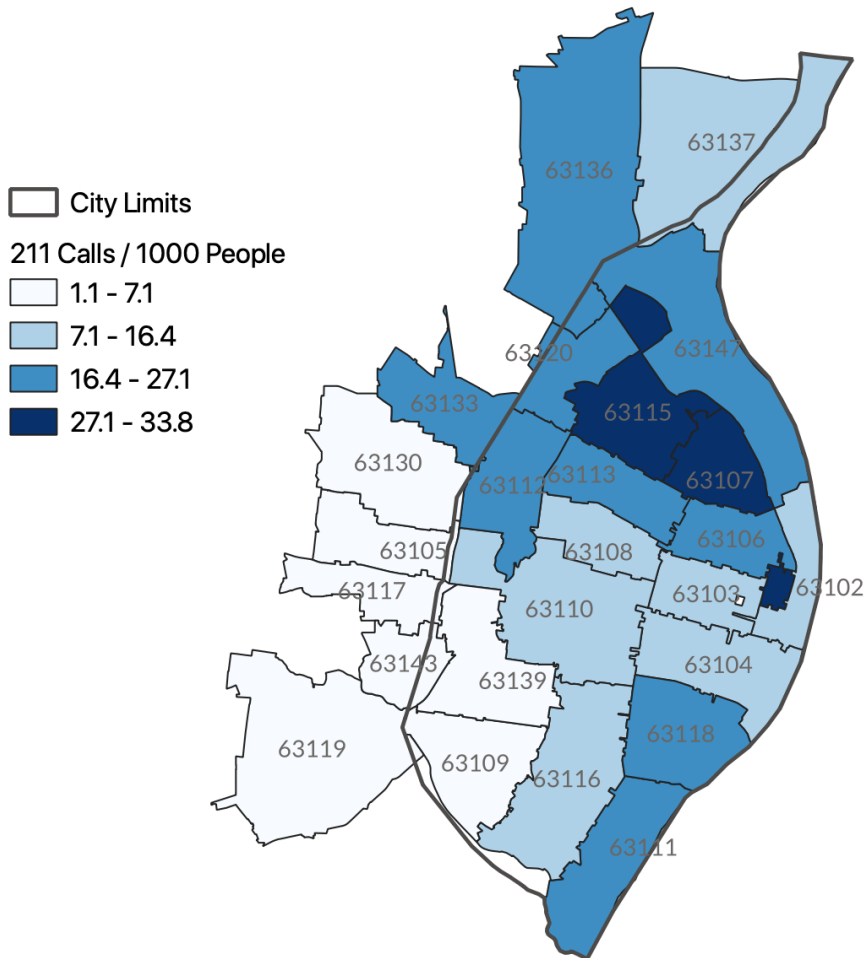

211 Calls by Direct Relief Category (Rate/1000 residents) Feeding the Hungry

Note: Data were obtained directly from United Way 211 and are used with permission here. Population estimates obtained from US Census 2019 American Community Survey. Map created 06.14.2021

211 Calls by Direct Relief Category (Rate/1000 residents) Rental, Mortgage, & Utility Assistance

Note: Data were obtained directly from United Way 211 and are used with permission here. Population estimates obtained from US Census 2019 American Community Survey. Map created 06.14.2021