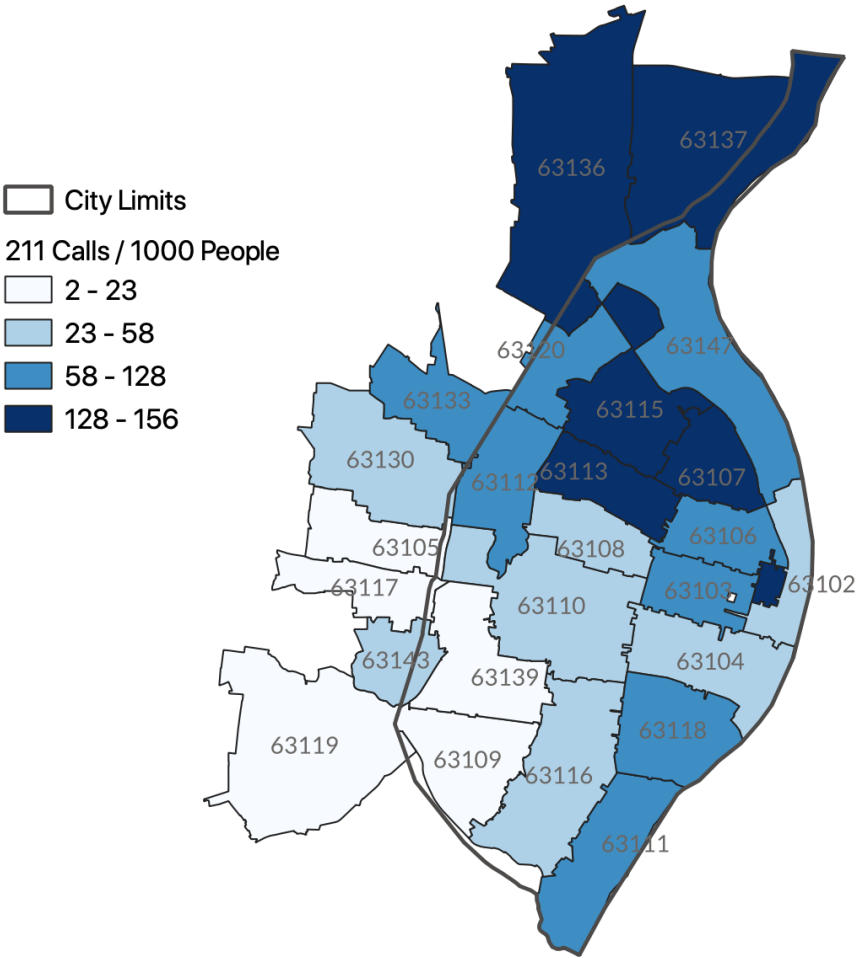

211 Calls by Direct Relief Category (Rate/1000 residents) Feeding the Hungry

Note: Data were obtained directly from United Way 211 and are used with permission here. Population estimates obtained from US Census 2019 American Community Survey. Map created 06.14.2021

211 Calls by Direct Relief Category (Rate/1000 residents) Rental, Mortgage, & Utility Assistance

Note: Data were obtained directly from United Way 211 and are used with permission here. Population estimates obtained from US Census 2019 American Community Survey. Map created 06.14.2021