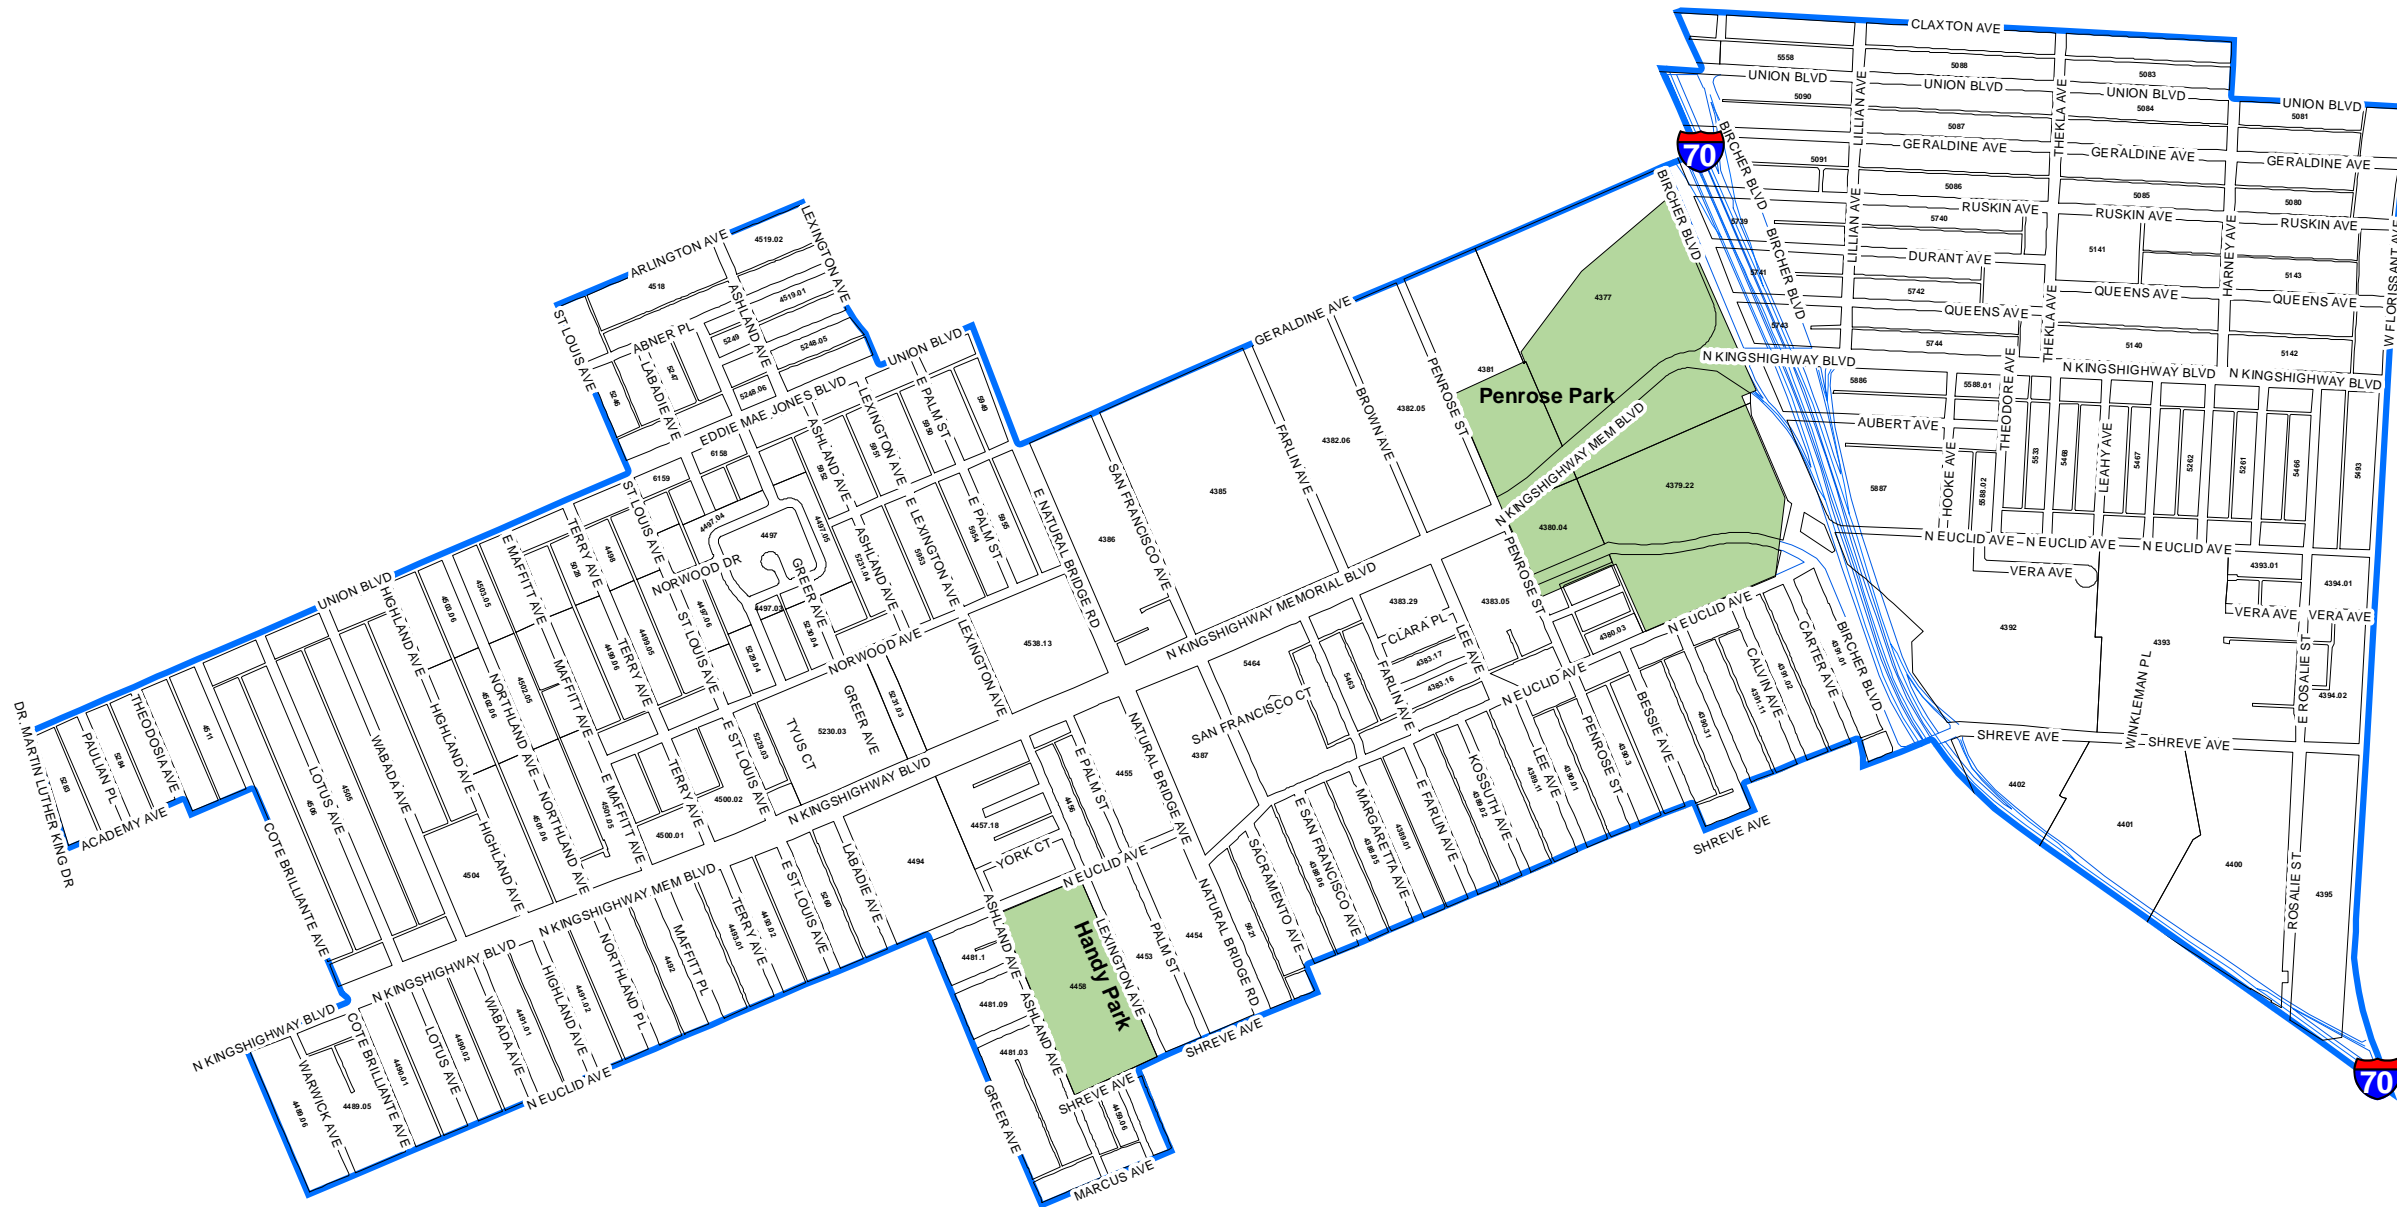

# WARD

1

City of St. Louis  
Planning & Urban Design Agency

Neither the Planning and Urban Design Agency nor the City of St. Louis guarantee the accuracy or adequacy of the information contained herein.

The preparation of this map was financed in part through a grant from the Department of Housing and Urban Development and the Community Development Administration under the provision of Title I of the Housing and Community Development Act of 1974. (pub. L. 93-383 42 USC 5301 et seq.)

Map Plotted DECEMBER by SLM-M  
MAP FILE: WARD 1