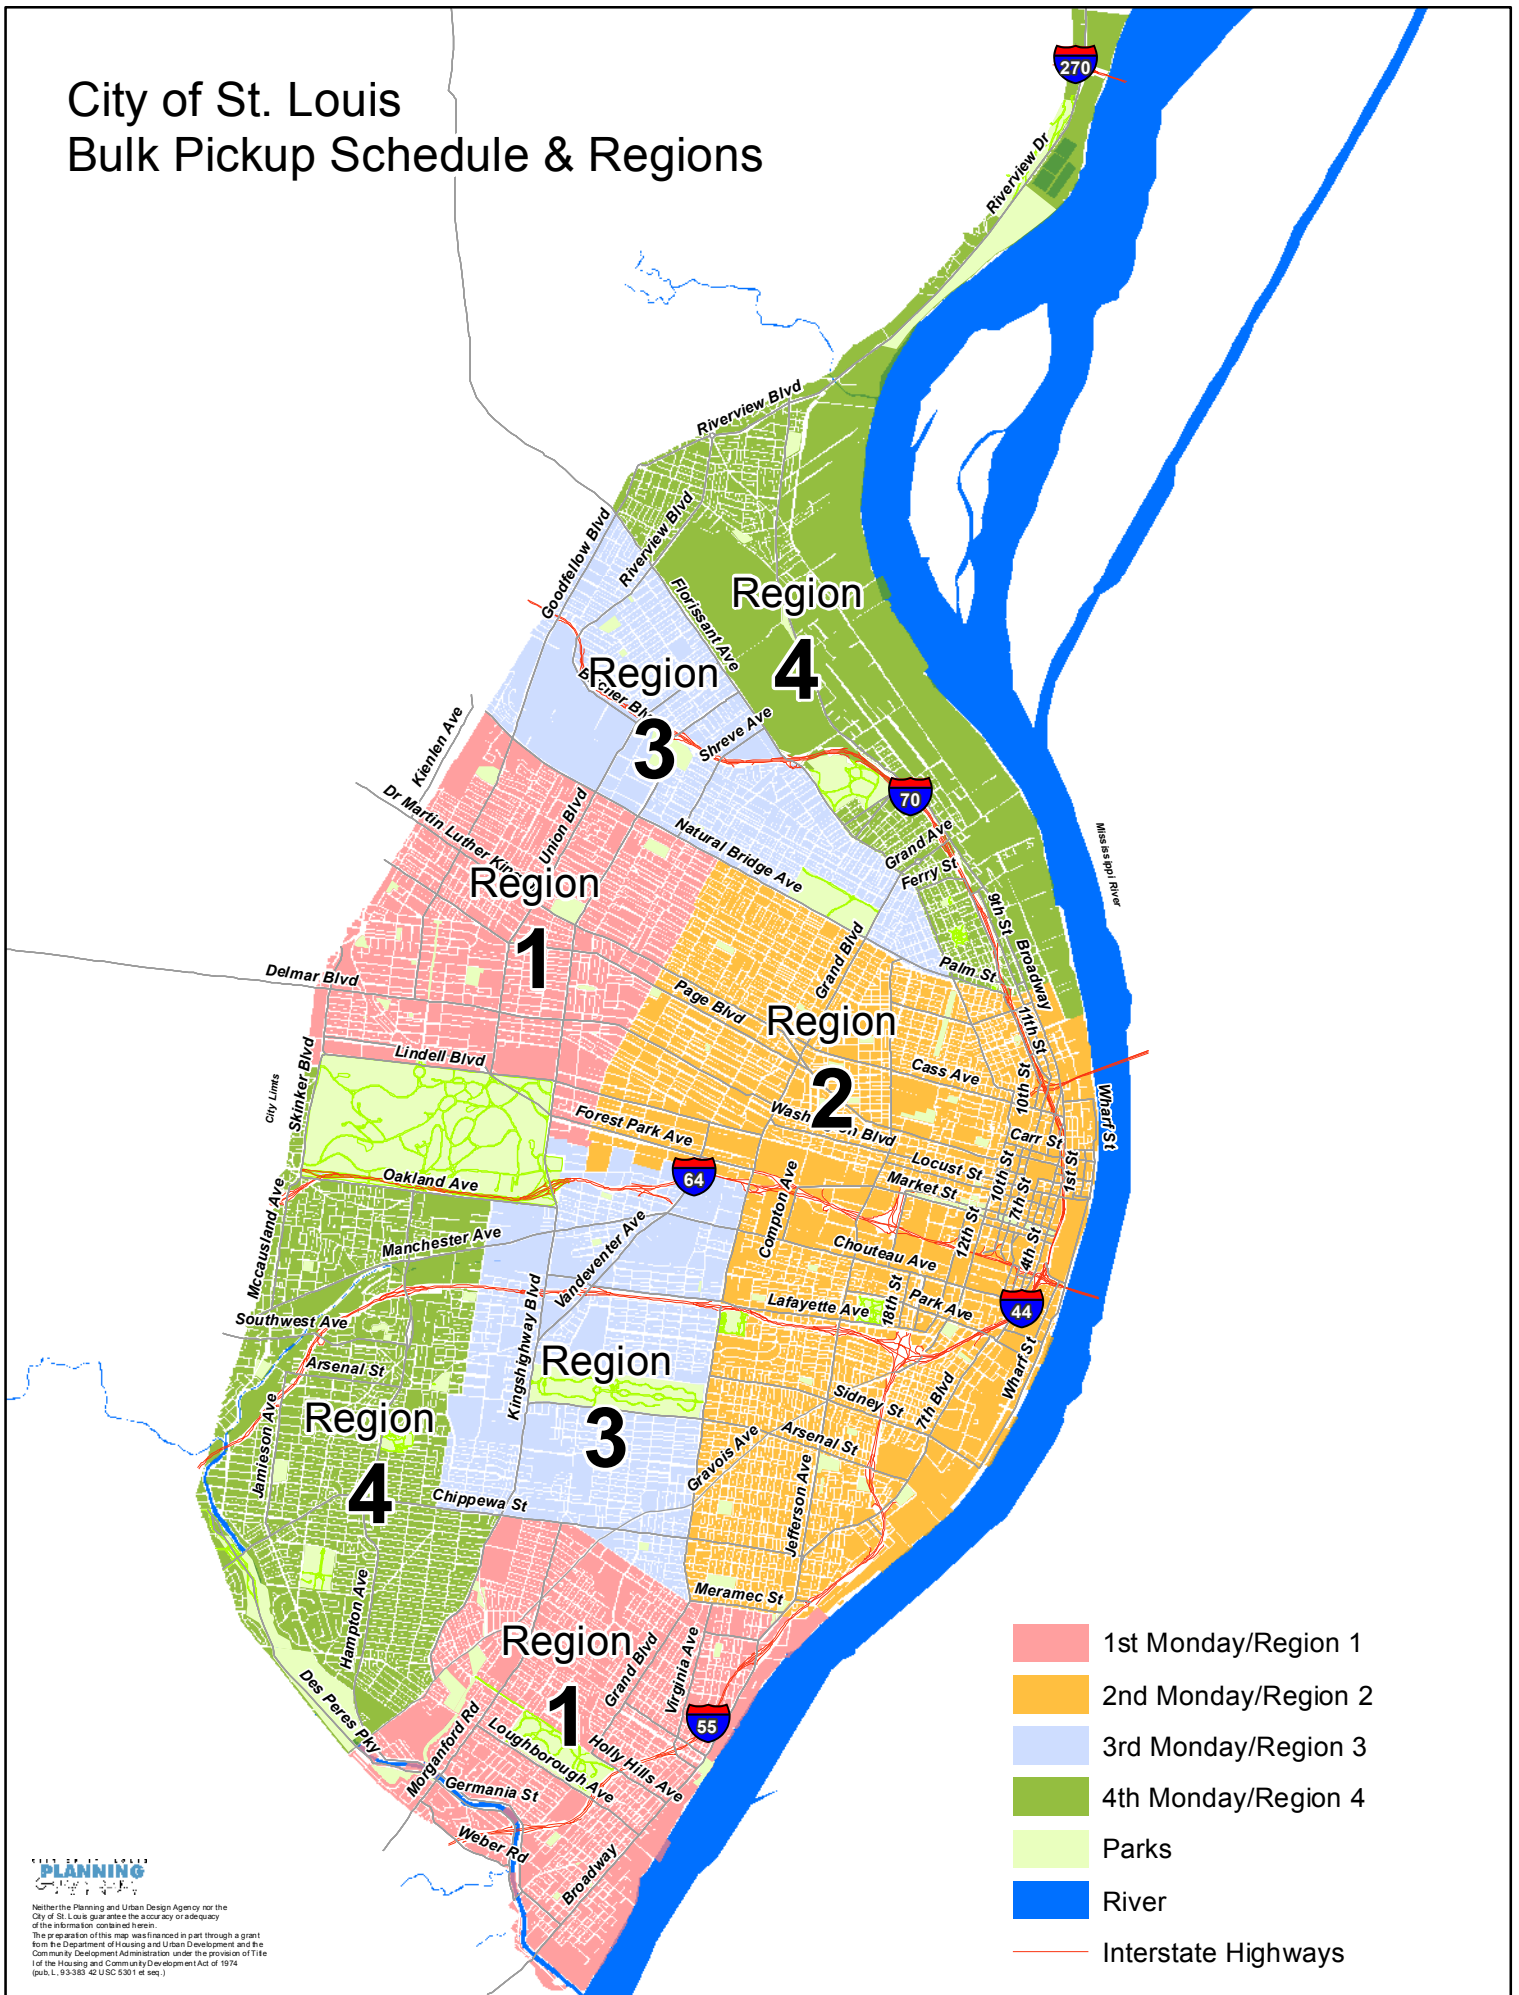

City of St. Louis Bulk Pickup Schedule & Regions