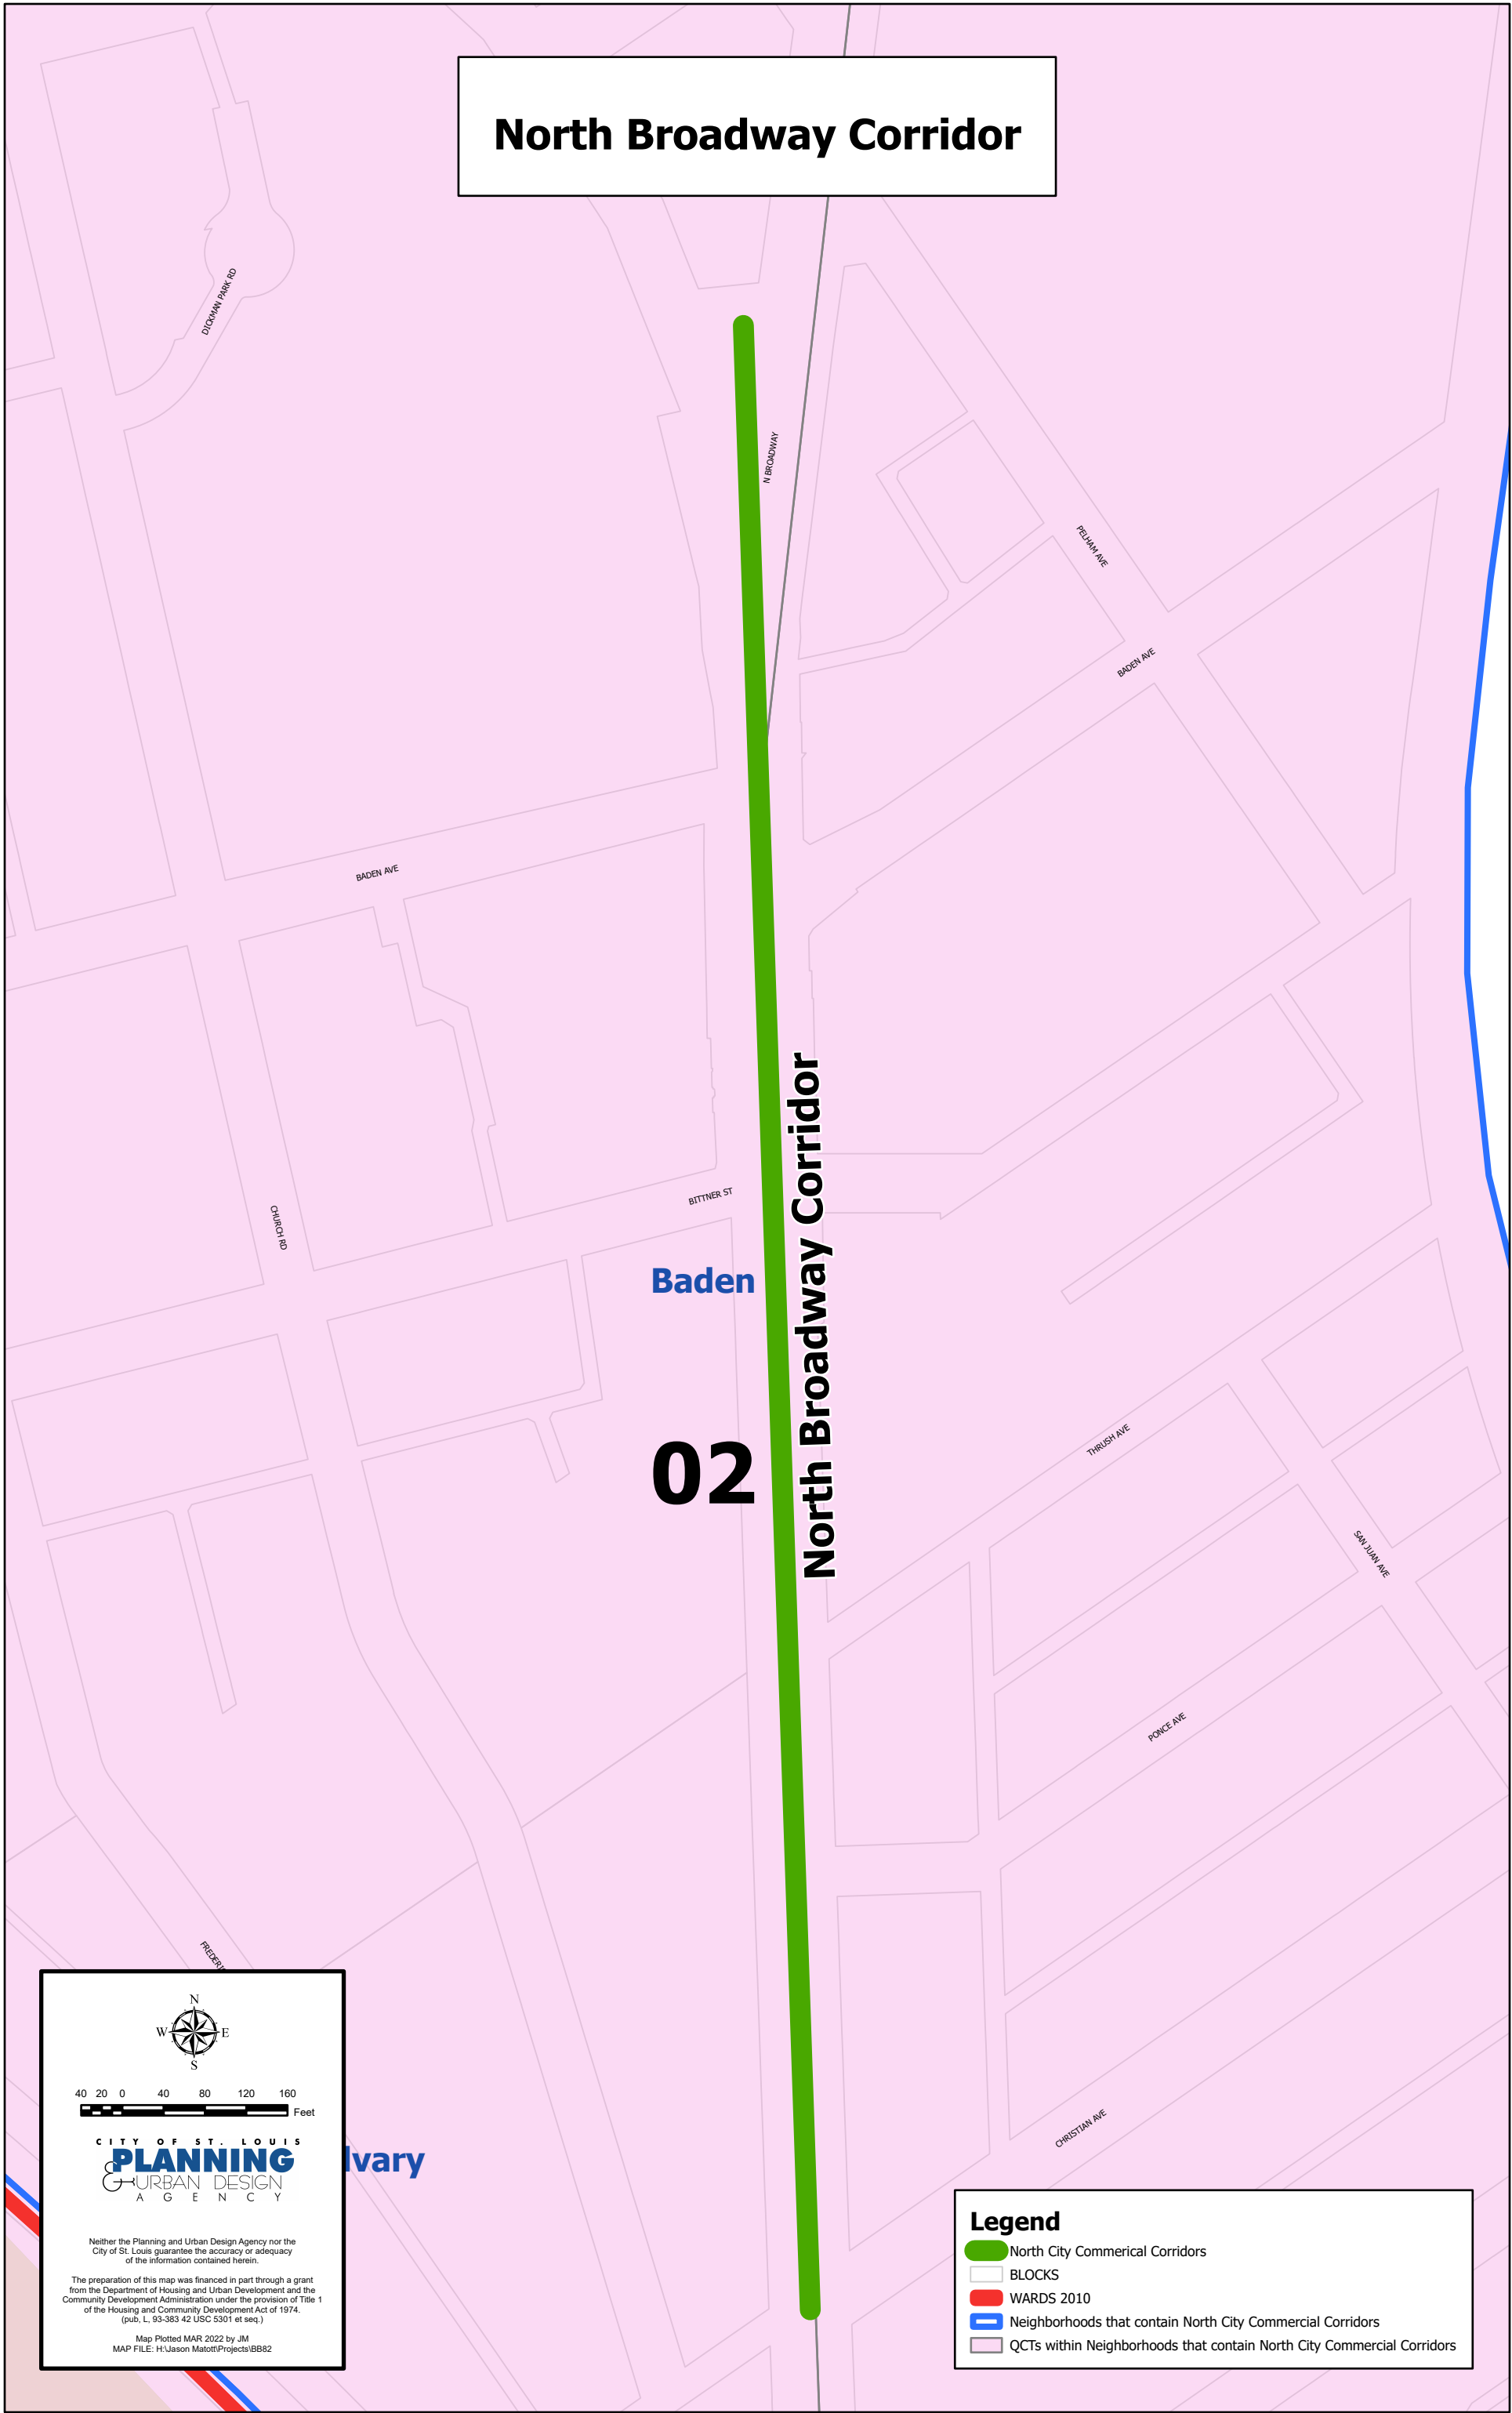

North Broadway Corridor

Baden

02

North Broadway Corridor

CITY OF ST. LOUIS
PLANNING & URBAN DESIGN
 AGENCY

Neither the Planning and Urban Design Agency nor the City of St. Louis guarantee the accuracy or adequacy of the information contained herein.